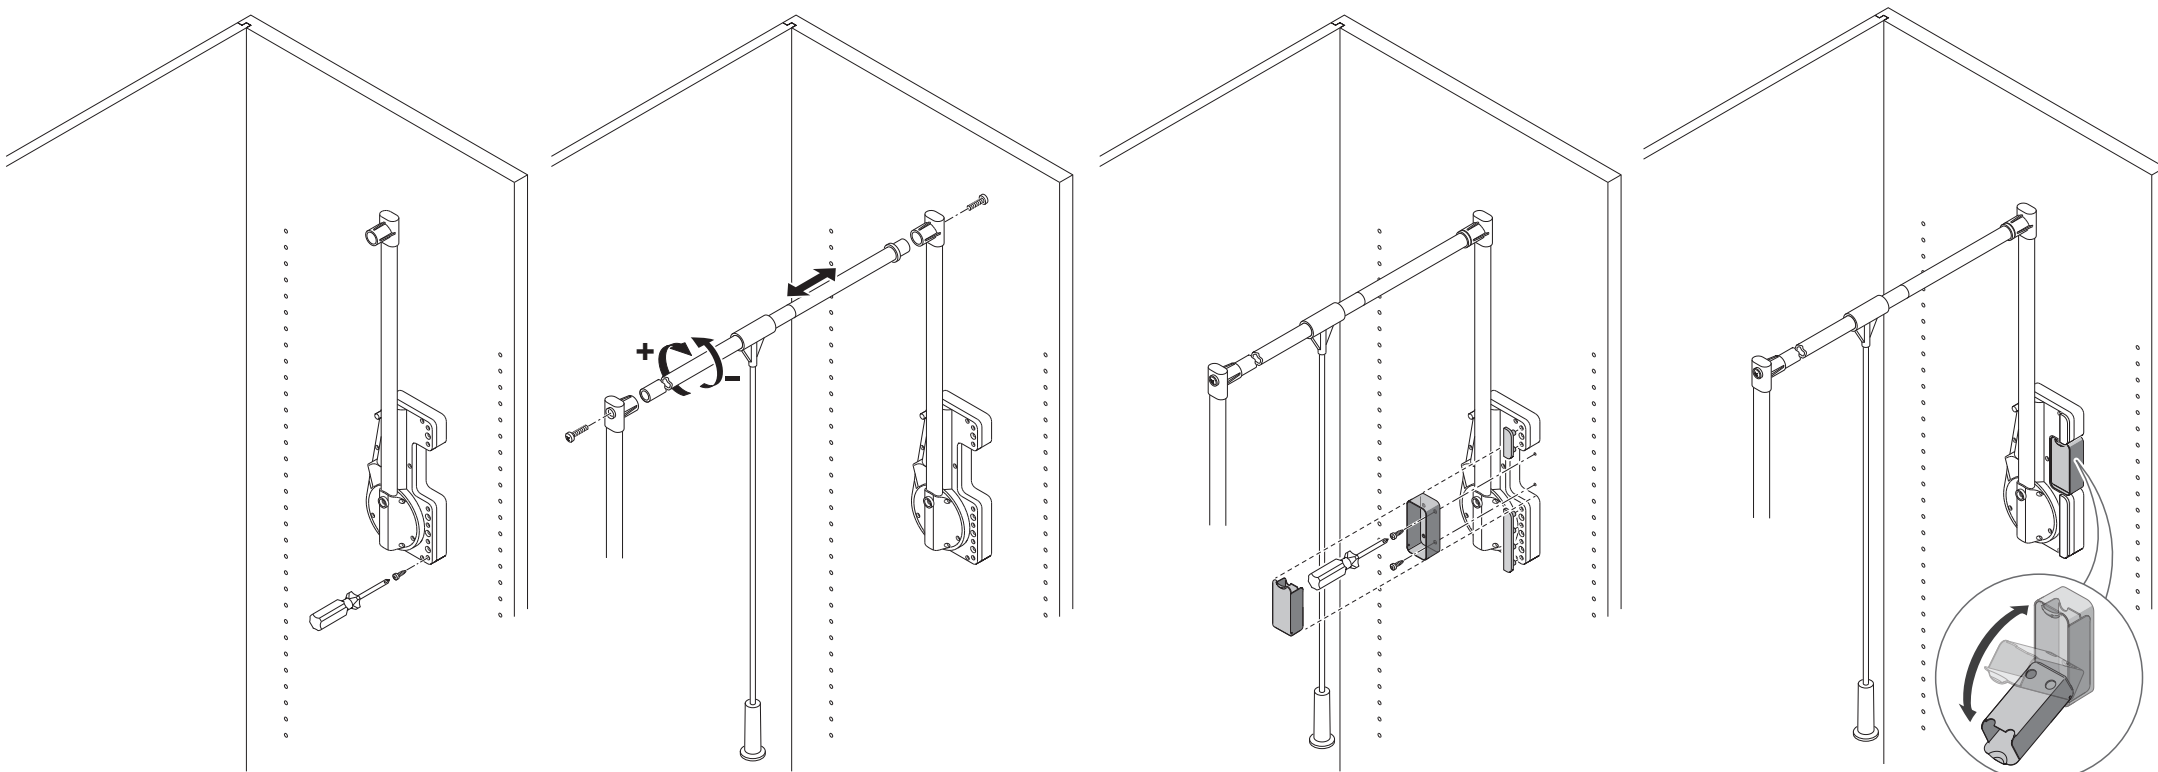

LIFT 750

LOAD CAPACITY:
15 KG

am-box®

IMPORTANT:

am-box® is not applicable in the position indicated in the drawing if using Spacer art. 701. Alternatively it can be installed in any other position of your choice.