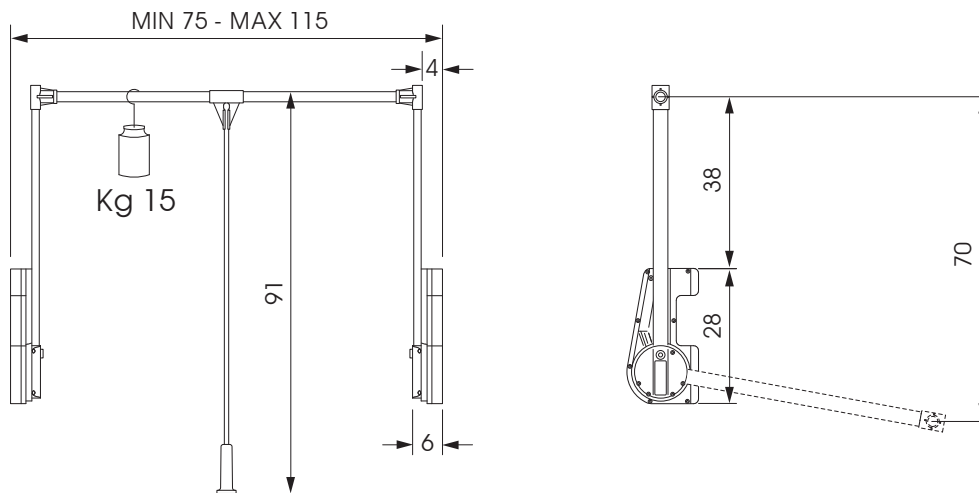

LIFT 750

LOAD CAPACITY:
15 KG

am-box®

IMPORTANT:

am-box® is not applicable in the position indicated in the drawing if using Spacer art. 701. Alternatively it can be installed in any other position of your choice.