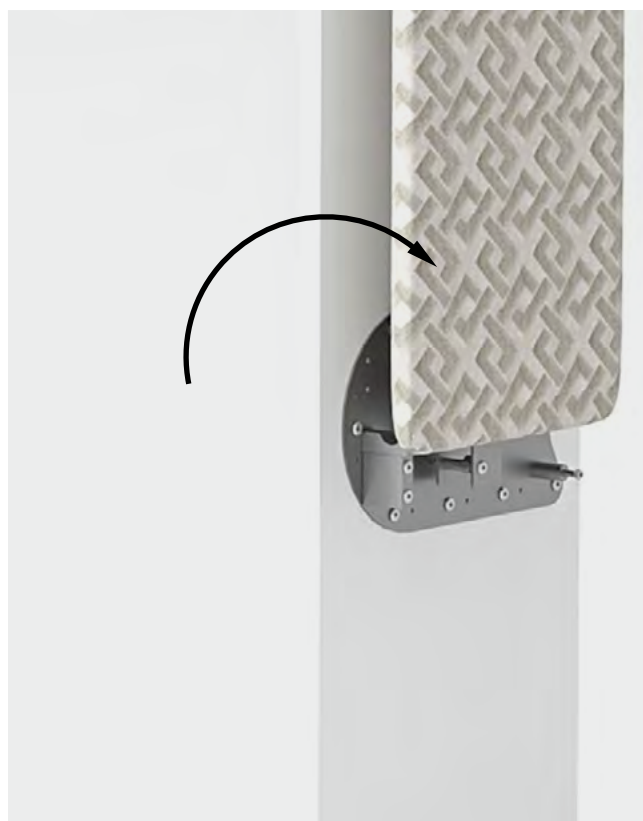

Leonardo

advanced technology for beds

Leonardo

Asse da stiro a scomparsa
Retractable ironing board

ASSE DA STIRO
IRONING BOARD

Plus Plus

Movimenti di apertura e chiusura pratici e senza sforzo
Practical and effortless opening and closing movements

Meccanismo robusto
Robust mechanism

Sistemi a scomparsa | Concealed systems

Sistema Leonardo

Leonardo system

Dimensioni

Dimensions

Asse da stiro

Ironing board