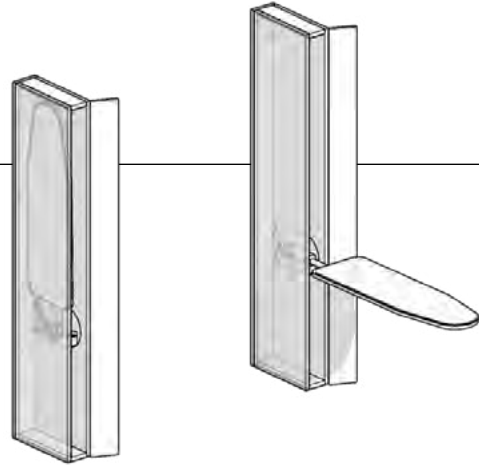

Leonardo

advanced technology for beds

Leonardo

Asse da stiro a scomparsa
Retractable ironing board

ASSE DA STIRO
IRONING BOARD

Plus Plus

Movimenti di apertura e chiusura pratici e senza sforzo
Practical and effortless opening and closing movements

Meccanismo robusto
Robust mechanism

Sistemi a scomparsa | Concealed systems

Sistema Leonardo

Leonardo system

Dimensioni

Dimensions

Asse da stiro

Ironing board