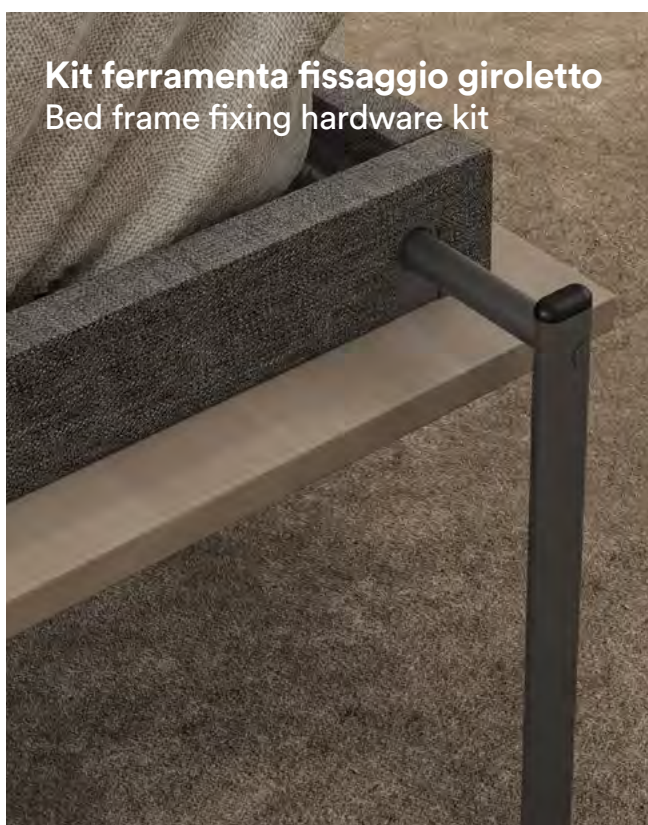

Dynamic

advanced technology for beds

Dynamic

Letto a scomparsa con piedi automatici e anta intera
Foldaway bed with automatic feet and full door

SINGOLO
SINGLE

MATRIMONIALE VERTICALE
DOUBLE VERTICAL

Plus Plus

Optional

Optional

Kit Dynamic

Dynamic kit

Rete
Bedspring

Meccanismo
Mechanism

Accessori optional
Optional accessories

Dimensioni